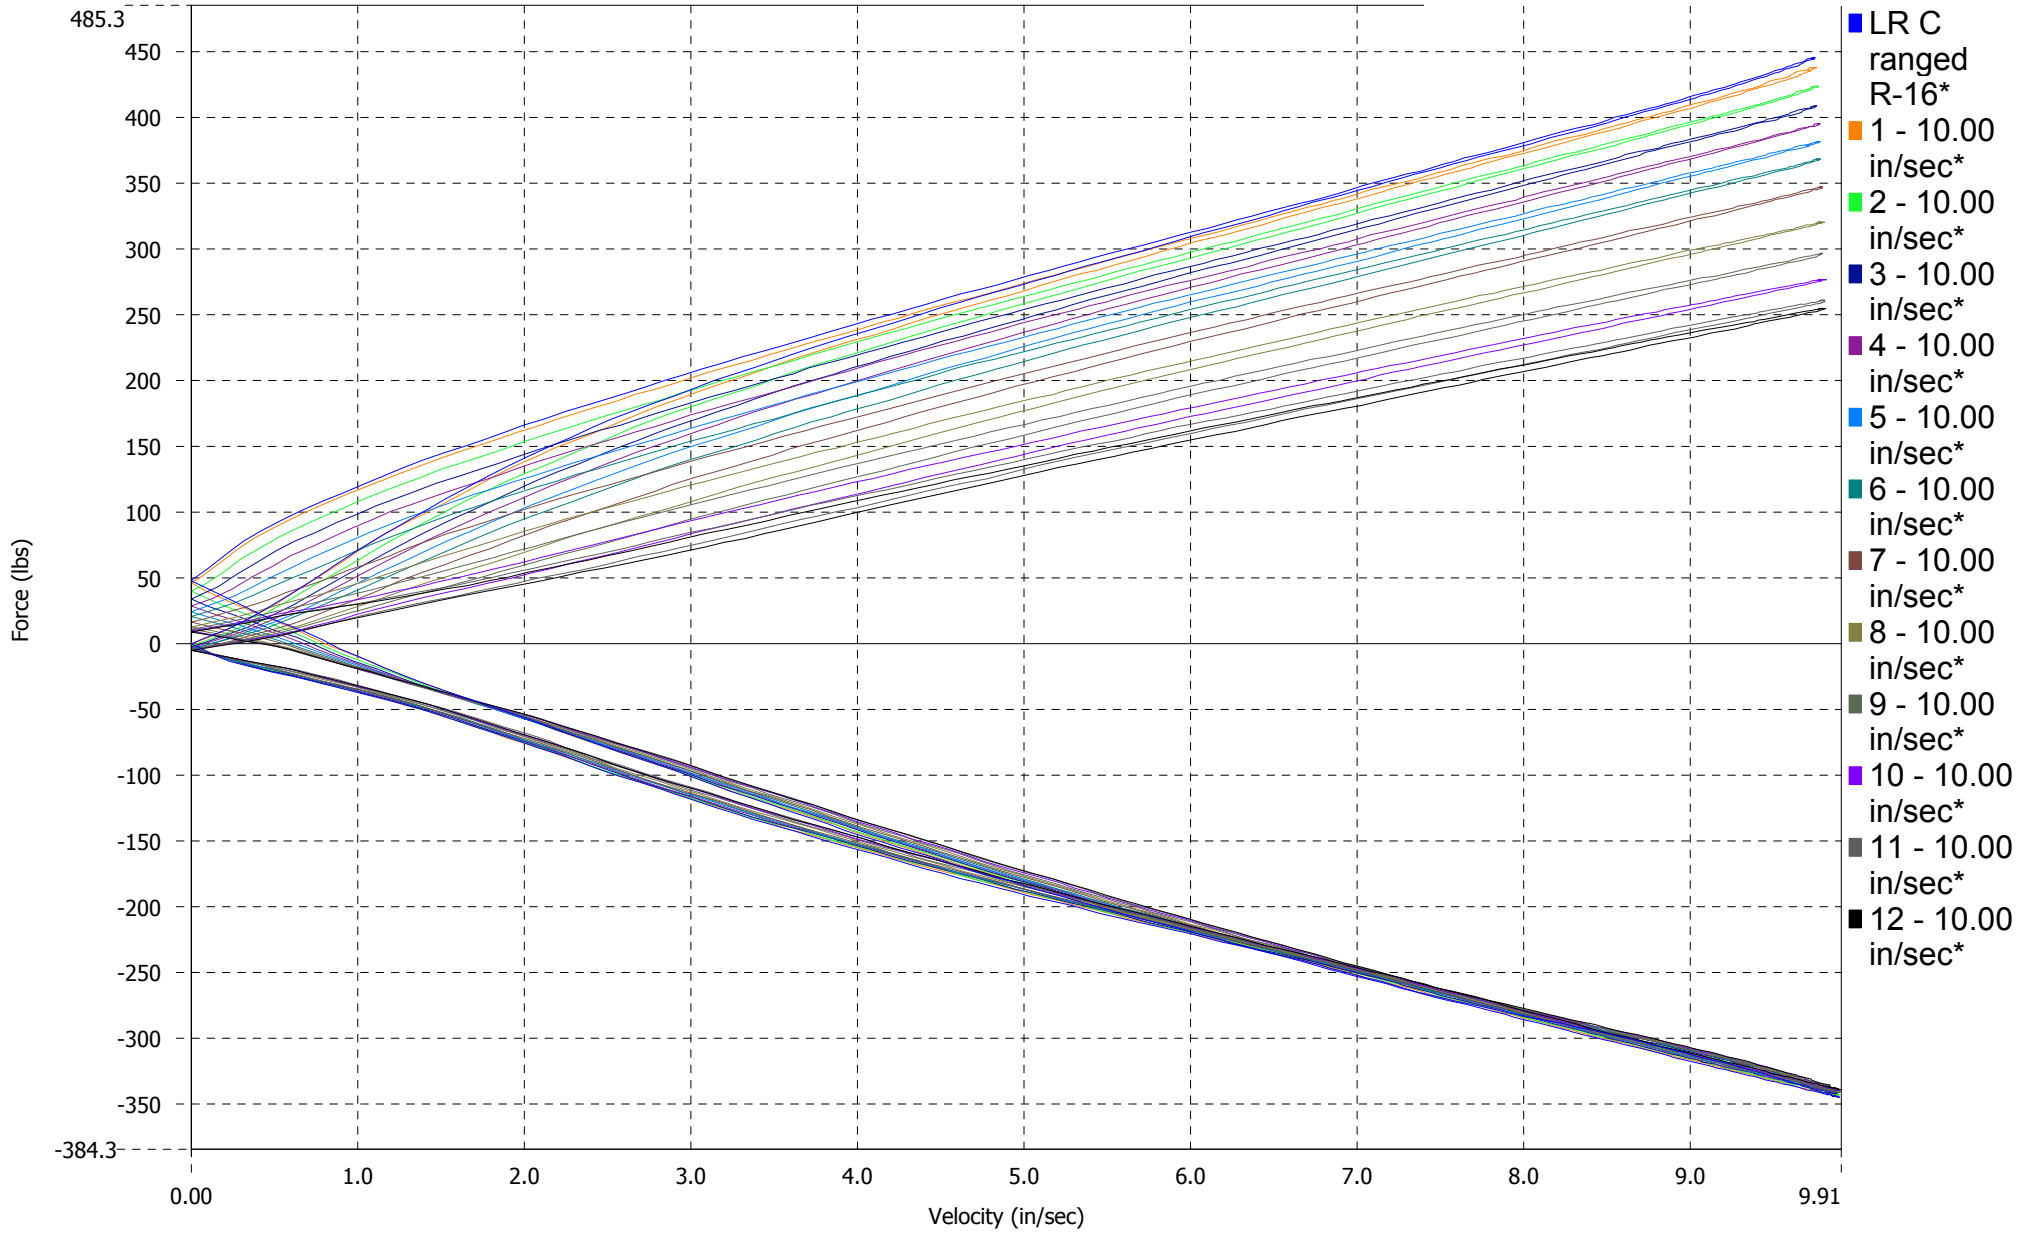

Force Vs. Absolute Velocity

World Speed Motorsports  
Formula Speed 2.0 Ohlins TTX36  
Rear damper comp: ranged Reb: -16